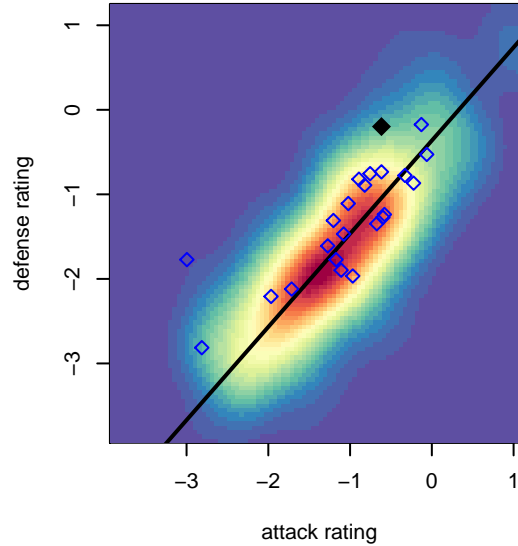

Kitsap Alliance Red G03

Westsound FC
 Silverdale, WA
 G03 total strength=682
 attack=0.54 defense=0.82
 fall league = RCL G03 Div 3
 spr league = Win RCL G03 Div 3

alt names used:
 Kitsap Alliance FC 03 Red
 Kitsap Alliance FC G03 A
 Kitsap Alliance FC G03 Red
 Kitsap Alliance FC Red 03
 Kitsap Alliance FC G03 A
 Kitsap Alliance FC G03 A

Venues played:
 2014 Westsound Summer Classic GU11
 2014 River Jam Samba U11
 2014 Labor Day Cup GU11
 2014 RCL G03 Div 3
 2014 Win RCL G03 Div 3
 2014 WYS Presidents Cup G03 Division 2

Kitsap Alliance Red G03
 Dots are actual minus expected GF (blue circles) and GA (red triangles).
 Blue line is smoothed change in attack strength. Red is smoothed change in defense strength.

**attack and defense variance (black dot)
relative to other teams
and top 10 in region**

**attack and defense rating
relative to others at age
and all opponents in last 13 months**

Performance relative to 13 month average