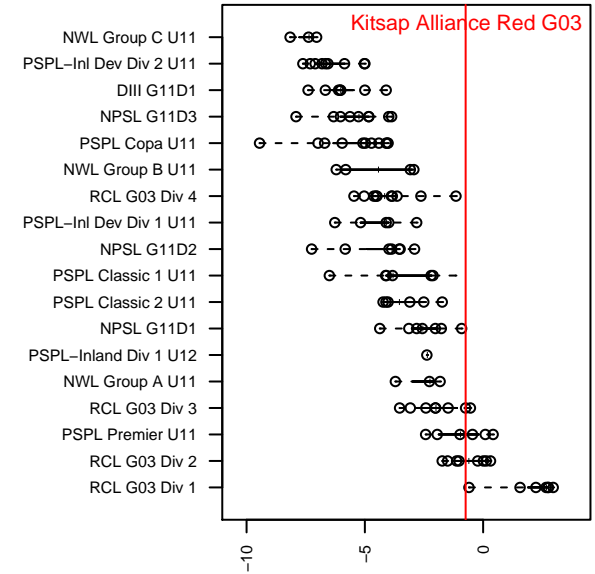

Kitsap Alliance Red G03

Westsound FC
 Silverdale, WA
 G03 total strength=682
 attack=0.54 defense=0.82
 fall league = RCL G03 Div 3
 spr league = Win RCL G03 Div 3

alt names used:
 Kitsap Alliance FC 03 Red
 Kitsap Alliance FC G03 A
 Kitsap Alliance FC G03 Red
 Kitsap Alliance FC Red 03
 Kitsap Alliance FC G03 A
 Kitsap Alliance FC G03 A

Venues played:
 2014 Westsound Summer Classic GU11
 2014 River Jam Samba U11
 2014 Labor Day Cup GU11
 2014 RCL G03 Div 3
 2014 Win RCL G03 Div 3
 2014 WYS Presidents Cup G03 Division 2

Kitsap Alliance Red G03
 Dots are actual minus expected GF (blue circles) and GA (red triangles).
 Blue line is smoothed change in attack strength. Red is smoothed change in defense strength.

**attack and defense variance (black dot)
relative to other teams
and top 10 in region**

**attack and defense rating
relative to others at age
and all opponents in last 13 months**

Performance relative to 13 month average