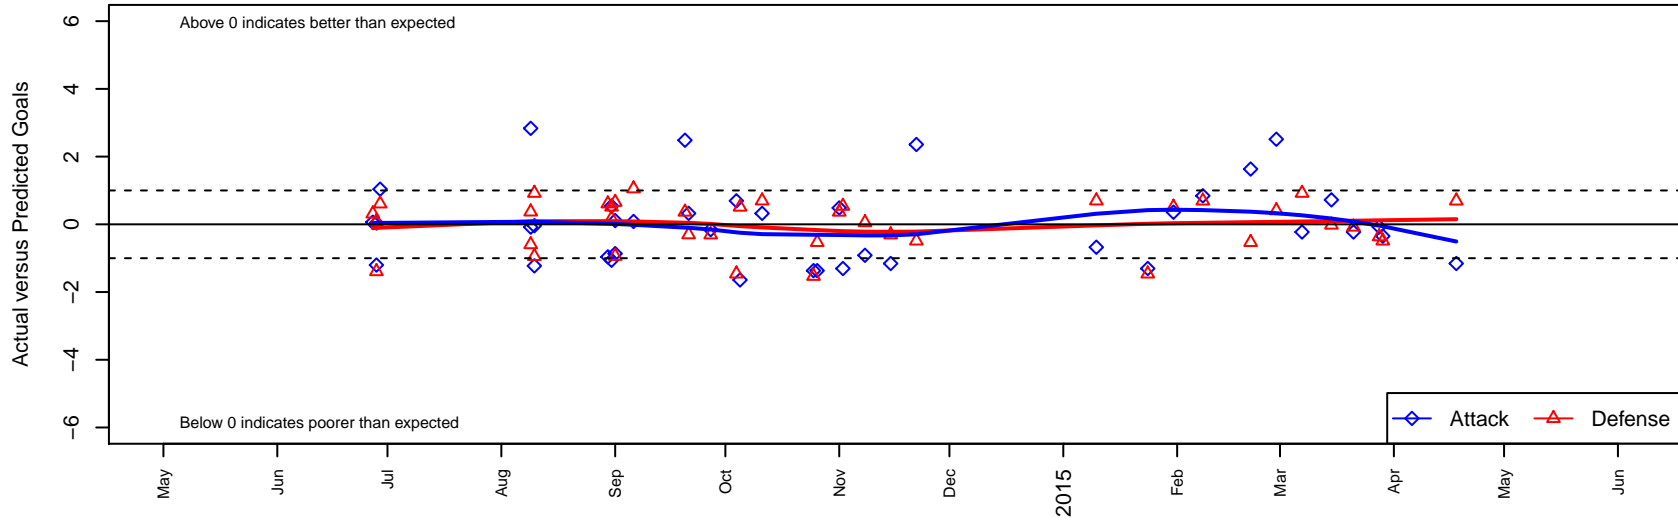

Kitsap Alliance Red G03

Westsound FC
 Silverdale, WA
 G03 total strength=682
 attack=0.54 defense=0.82
 fall league = RCL G03 Div 3
 spr league = Win RCL G03 Div 3

alt names used:
 Kitsap Alliance FC 03 Red
 Kitsap Alliance FC G03 A
 Kitsap Alliance FC G03 Red
 Kitsap Alliance FC Red 03
 Kitsap Alliance FC G03 A
 Kitsap Alliance FC G03 A

Venues played:
 2014 Westsound Summer Classic GU11
 2014 River Jam Samba U11
 2014 Labor Day Cup GU11
 2014 RCL G03 Div 3
 2014 Win RCL G03 Div 3
 2014 WYS Presidents Cup G03 Division 2

Kitsap Alliance Red G03
 Dots are actual minus expected GF (blue circles) and GA (red triangles).
 Blue line is smoothed change in attack strength. Red is smoothed change in defense strength.

**attack and defense variance (black dot)
relative to other teams
and top 10 in region**

**attack and defense rating
relative to others at age
and all opponents in last 13 months**

Performance relative to 13 month average