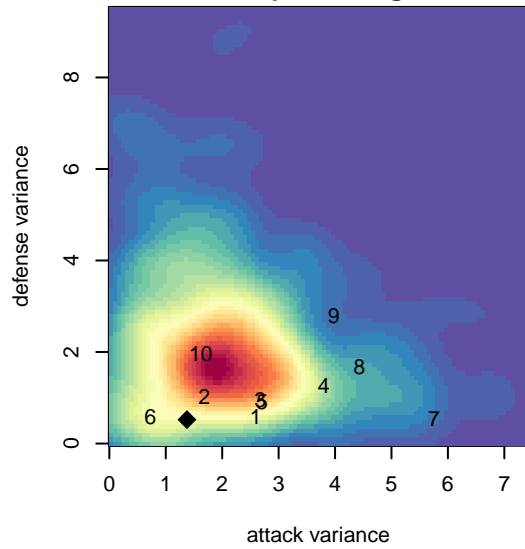

Kitsap Alliance Red G03

Westsound FC
 Silverdale, WA
 G03 total strength=682
 attack=0.54 defense=0.82
 fall league = RCL G03 Div 3
 spr league = Win RCL G03 Div 3

alt names used:
 Kitsap Alliance FC 03 Red
 Kitsap Alliance FC G03 A
 Kitsap Alliance FC G03 Red
 Kitsap Alliance FC Red 03
 Kitsap Alliance FC G03 A
 Kitsap Alliance FC G03 A

Venues played:
 2014 Westsound Summer Classic GU11
 2014 River Jam Samba U11
 2014 Labor Day Cup GU11
 2014 RCL G03 Div 3
 2014 Win RCL G03 Div 3
 2014 WYS Presidents Cup G03 Division 2

Kitsap Alliance Red G03
 Dots are actual minus expected GF (blue circles) and GA (red triangles).
 Blue line is smoothed change in attack strength. Red is smoothed change in defense strength.

**attack and defense variance (black dot)
relative to other teams
and top 10 in region**

**attack and defense rating
relative to others at age
and all opponents in last 13 months**

Performance relative to 13 month average