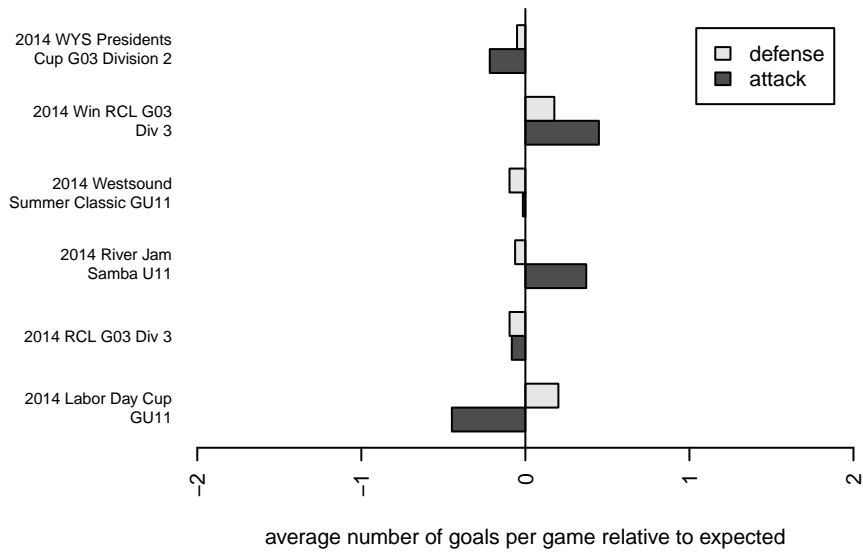

Kitsap Alliance Red G03

Westsound FC
 Silverdale, WA
 G03 total strength=682
 attack=0.54 defense=0.82
 fall league = RCL G03 Div 3
 spr league = Win RCL G03 Div 3

alt names used:
 Kitsap Alliance FC 03 Red
 Kitsap Alliance FC G03 A
 Kitsap Alliance FC G03 Red
 Kitsap Alliance FC Red 03
 Kitsap Alliance FC G03 A
 Kitsap Alliance FC G03 A

Venues played:
 2014 Westsound Summer Classic GU11
 2014 River Jam Samba U11
 2014 Labor Day Cup GU11
 2014 RCL G03 Div 3
 2014 Win RCL G03 Div 3
 2014 WYS Presidents Cup G03 Division 2

Kitsap Alliance Red G03
 Dots are actual minus expected GF (blue circles) and GA (red triangles).
 Blue line is smoothed change in attack strength. Red is smoothed change in defense strength.

**attack and defense variance (black dot)
relative to other teams
and top 10 in region**

**attack and defense rating
relative to others at age
and all opponents in last 13 months**

Performance relative to 13 month average